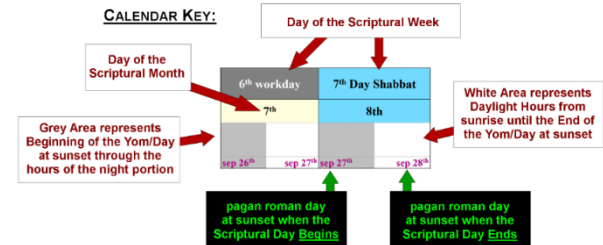

30th Day IS NOT Expected

if any changes need to be made, moon reading updates will be posted on our facebook pages

Yellow Box = Rosh Chodesh/Head of the Month
Blue Boxes = Weekly Shabbats/Sabbath
Green Boxes = Annual Moadim/Feast Days
Cream Boxes = Work Days
Sky Blue Highlights = moon information highlights
NOTE: All of Yahuahs Days Begin at Sunset of the Previous roman Day! A Scriptural Day is from Sunset to Sunset!!

This calendar is only for a "help guide" and reflects what **we see/read** ourselves here **where WE dwell**. If you live in other locations, this **may not be correct** for **where YOU dwell**.

LEARN TO READ THE MOON DAILY THROUGHOUT THE MONTH!!!
You Can Not Rely upon calendars and men to tell you when YAHUAHS Shabbat is!!!
YOU Must Read His Two Witnesses, the Moon and Sun, for YOURSELF!!!

FOR ADDITIONAL INFO:
CONTACT E-MAIL: Moshe5998@gmail.com
OUR MAIN WEB SITE: www.YHRIM.com
YOUTUBE CHANNEL: <http://bit.ly/YHRIM_Youtube>
OUR PUBLIC FACEBOOK PAGE: <http://bit.ly/YHRIM-FB>