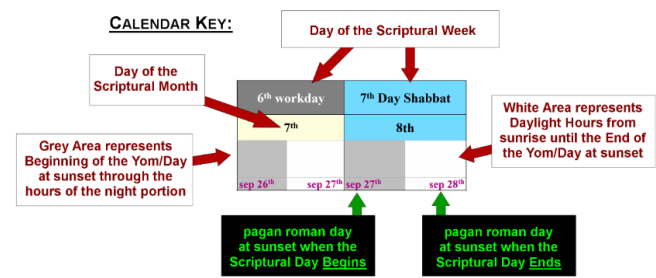

30th Day
Moon will confirm in the days approaching. Will post updates on facebook

30th day is ???

Yellow Box = Rosh Chodesh/Head of the Month
Blue Boxes = Weekly Shabbats/Sabbath
Green Boxes = Annual Moadim/Feast Days
Cream Boxes = Work Days
Sky Blue Highlights = moon information highlights

NOTE: All of Yahuahs Days Begin at Sunset of the Previous roman Day! A Scriptural Day is from Sunset to Sunset!!

This calendar is only for a “help guide” and reflects what **we see/read** ourselves here **where WE dwell**. If you live in other locations, this **may not be correct** for **where YOU dwell**.

LEARN TO READ THE MOON DAILY THROUGHOUT THE MONTH!!!
You Can Not Rely upon calendars and men to tell you when YAHUAHS Shabbat is!!
YOU Must Read His Two Witnesses, the Moon and Sun, for YOURSELF!!!

FOR ADDITIONAL INFO:
CONTACT E-MAIL: Moshe@yhrim.com
OUR WEB SITE: www.YHRIM.com
YOUTUBE CHANNEL: <http://bit.ly/YHRIM_YouTube>
OUR PUBLIC FACEBOOK PAGE: <http://bit.ly/YHRIM-FB>
YHRIM PATREON PAGE: <http://bit.ly/Patreon-YHRIM>