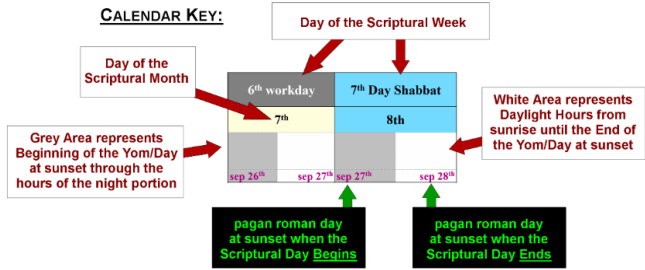

30th day IS Expected
moon will phase through conjunction during the 30th day
feb 14th   feb 15th

This calendar is only for a "help guide" and reflects what **we see/read** ourselves here **where WE dwell**. If you live in other locations, this **may not be correct** for **where YOU dwell**.

LEARN TO READ THE MOON DAILY THROUGHOUT THE MONTH!!!
You Can Not Rely upon calendars and men to tell you when **YAHUAHS Shabbat** is!
YOU Must Read His Two Witnesses, the Moon and Sun, for **YOURSELF!!!**

FOR ADDITIONAL INFO:
CONTACT E-MAIL: Moshe@yhrim.com
OUR WEB SITE: www.YHRIM.com
YOUTUBE CHANNEL: <http://bit.ly/YHRIM_Youtube>
OUR PUBLIC FACEBOOK PAGE: <http://bit.ly/YHRIM-FB>
YHRIM PATREON PAGE: <http://bit.ly/Patreon-YHRIM>