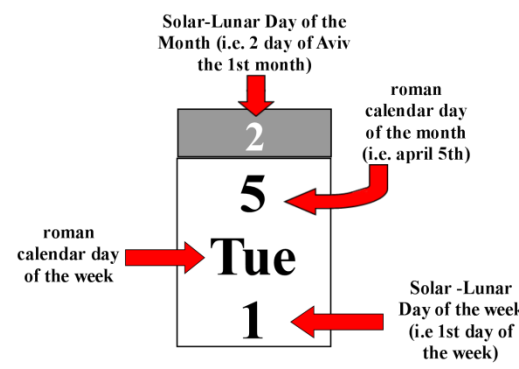

- **Yellow Boxes** = Rosh Chodesh
- **Blue Box** = Weekly Shabbats
- **Green Box** = Feast Days
- **Orange Box** = Purim
- **Black Highlight** = pagan roman months
- **Red Boxes** = Pesach (Passover)
- **Dark Blue Box** = Chanukah
- **Grey Box** = YHWHs Months & Days

NOTICE: All of Yahuah's Days Begin at Sunset on the Previous roman Day! A Day is From Sunset to Sunset !!

Set-Apart Days	YHWHs Month & Day	roman month & day
Pesach (Passover)	- Aviv 14th	April 17th
Feast of Unleavened Bread	- Aviv 15th – 21st	April 18th – 24th
Shavuot (Feast of Weeks/Pentecost)	- 3rd Month 7th Day	June 8th
Blowing of Trumpets	- 7th Month 1st Day	Sept 28th
Day of Atonement	- 7th Month 10th Day	Oct. 7th
Feast of Sukkot (Tabernacles)	- 7th Month 15th – 22nd Day	Oct. 12th – 18th
Last Great Day	- 7th Month 22nd Day	Oct. 19th
Chanukah (Hanukah)	- 9th Month 25th Day – 10th month 2nd Day	Dec. 20th – 27th
Purim	- 12th Month 14th – 15th Day	Mar. 7th – 8th

COPYRIGHT © 2011 / 5993 s.c. Y.H.R.I.M.
FOR ADDITIONAL COPIES OR INFO,
PLEASE CONTACT THE AUTHOR AT
E-MAIL: MOSHE@YHRIM.COM
GO TO OUR WEB SITE WWW.YHRIM.COM

Moon Conjunction Times EST (Eastern Standard Time) :

2011	April 3rd	9:33am	Oct 26th	2:56pm
	May 3rd	1:51am	Nov 25th	2:10am
	June 1st	4:03pm	Dec. 24th	2:07pm
	July 1st	3:54am	2012 Jan. 23rd	3:40am
	July 30th	1:40pm	Feb 21st	6:35pm
	Aug 28th	10:05pm	Mar. 21st	9:38pm
	Sept 27th	6:09am