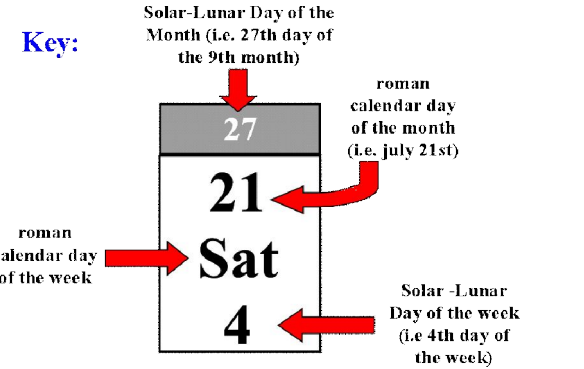

- **Yellow Boxes** = Rosh Chodesh
- **Blue Box** = Weekly Shabbats
- **Green Box** = Feast Days
- **Orange Box** = Purim
- **Black Highlight** = pagan roman months
- **Red Boxes** = Pesach (Passover)
- **Dark Blue Box** = Chanukah
- **Grey Box** = YHWHs Months & Days

Set-Apart Days	- YHWHs Month & Day	roman month & day
Pesach (Passover)	- Aviv 14th	April 28th
Feast of Unleavened Bread	- Aviv 15th - 21st	April 29th - May 5th
Shavot (Feast of Weeks / Pentecost)	- 3rd Month 7th Day	June 19th
Blowing of Trumpets	- 7th Month 1st Day	Oct. 8th
Day of Atonement	- 7th Month 10th Day	Oct. 17th
Feast of Sukkot (Tabernacles)	- 7th Month 15th - 22nd Day	Oct. 22nd - 29th
Chanukah (Hanukah)	- 9th Month 25th Day - 10th month 2nd Day	Dec. 30th - Jan. 6th
Purim	- 12th Month 14th - 15th Day	Mar. 18th - 19th

COPYRIGHT © 2010 Y.H.R.I.M.
**FOR ADDITIONAL COPIES OR INFO,
PLEASE CONTACT THE AUTHOR AT
E- MAIL: MOSHE@YHRIM.COM
GO TO OUR WEB SITE WWW.YHRIM.COM**

Moon Conjunction Times GMT(Greenwich Mean Time):			
2010	April 14th	04:52	Nov 6th 12:30
	May 14th	01:05	Dec. 5th 17:36
	June 12th	11:15	2011 Jan. 4th 09:03
	July 11th	19:41	Feb 3rd 02:31
	Aug. 10th	03:09	Mar. 4th 20:47
	Sep. 8th	10:30	Apr 3rd 14:33
	Oct. 7th	18:45