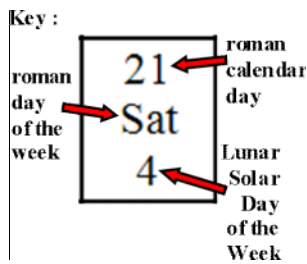

Aviv 1st, the Beginning of the New Year, is on March 27th. Turn This Calendar over to view the 2009 – 2010 Calendar

Moon Conjunction Times UTC (Coordinated Universal Time)			
2009	March 26th 16:06		Oct. 18th 05:33
	April 25th 03:23		Nov 16th 19:14
	May 24th 12:11		Dec. 16th 12:02
	June 22nd 19:35	2010	Jan. 15th 07:13
	July 22nd 02:35		Feb 14th 02:53
	Aug. 20th 10:02		Mar. 15 21:03
	Sep. 18th 18:44		

Key :

- **Yellow Boxes** = Rosh Chodesh
- **Blue Box** = Weekly Shabbats
- **Green Box** = Feast Days
- **Orange Box** = Purim
- **Red Highlight** = Start of Roman Months
- **Red Box** = Pesach (Passover)
- **Dark Blue Box** = Chanukah
- **Grey Box** = YHWHs Months & Days

Set-Apart Days	- YHWHs Month & Day	roman month & day
Blowing of Trumpets	- 7th Month 1st Day	Sept. 30th
Day of Atonement	- 7th Month 10th Day	Oct. 9th
Feast of Sukkot (Tabernacles)	- 7th Month 15th – 22nd Day	Oct. 14th – 21st
Chanukah (Hanukah)	- 9th Month 25th Day – 10th month 2nd Day	Dec. 22nd – 29th
Purim	- 12th Month 14th – 15th Day	March 11th – 12th

COPYRIGHT © Y.H.R.I.M.

FOR ADDITIONAL COPIES, PLEASE CONTACT THE AUTHOR AT
(E-MAIL) WARRENSMITH@YHRIM.COM
OR GO TO OUR WEB SITE WWW.YHRIM.COM