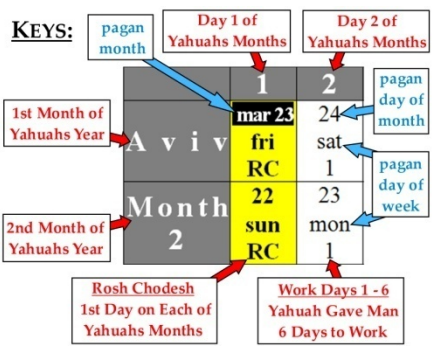

- Yellow Boxes** = Rosh Chodesh
- Blue Box** = Weekly Shabbats
- Green Box** = Feast Days
- Red Boxes** = Pesach (Passover)
- Dark Blue Box** = Chanukah
- Orange Box** = Purim
- Grey Box** = YHWHs Months & Days
- Black Highlight** = pagan roman months